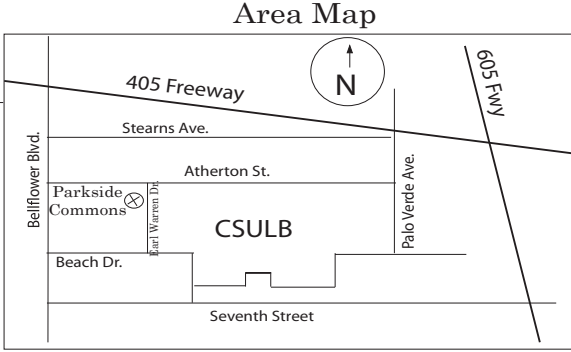

California State University, Long Beach
 Science Safari to Success - Summer 2010
 Jensen Student Access to Science & Mathematics Center

Check-in at Visitor Information Center on Beach Drive
 Need Assistance? Call 562-985-4682 or 562-985-5720