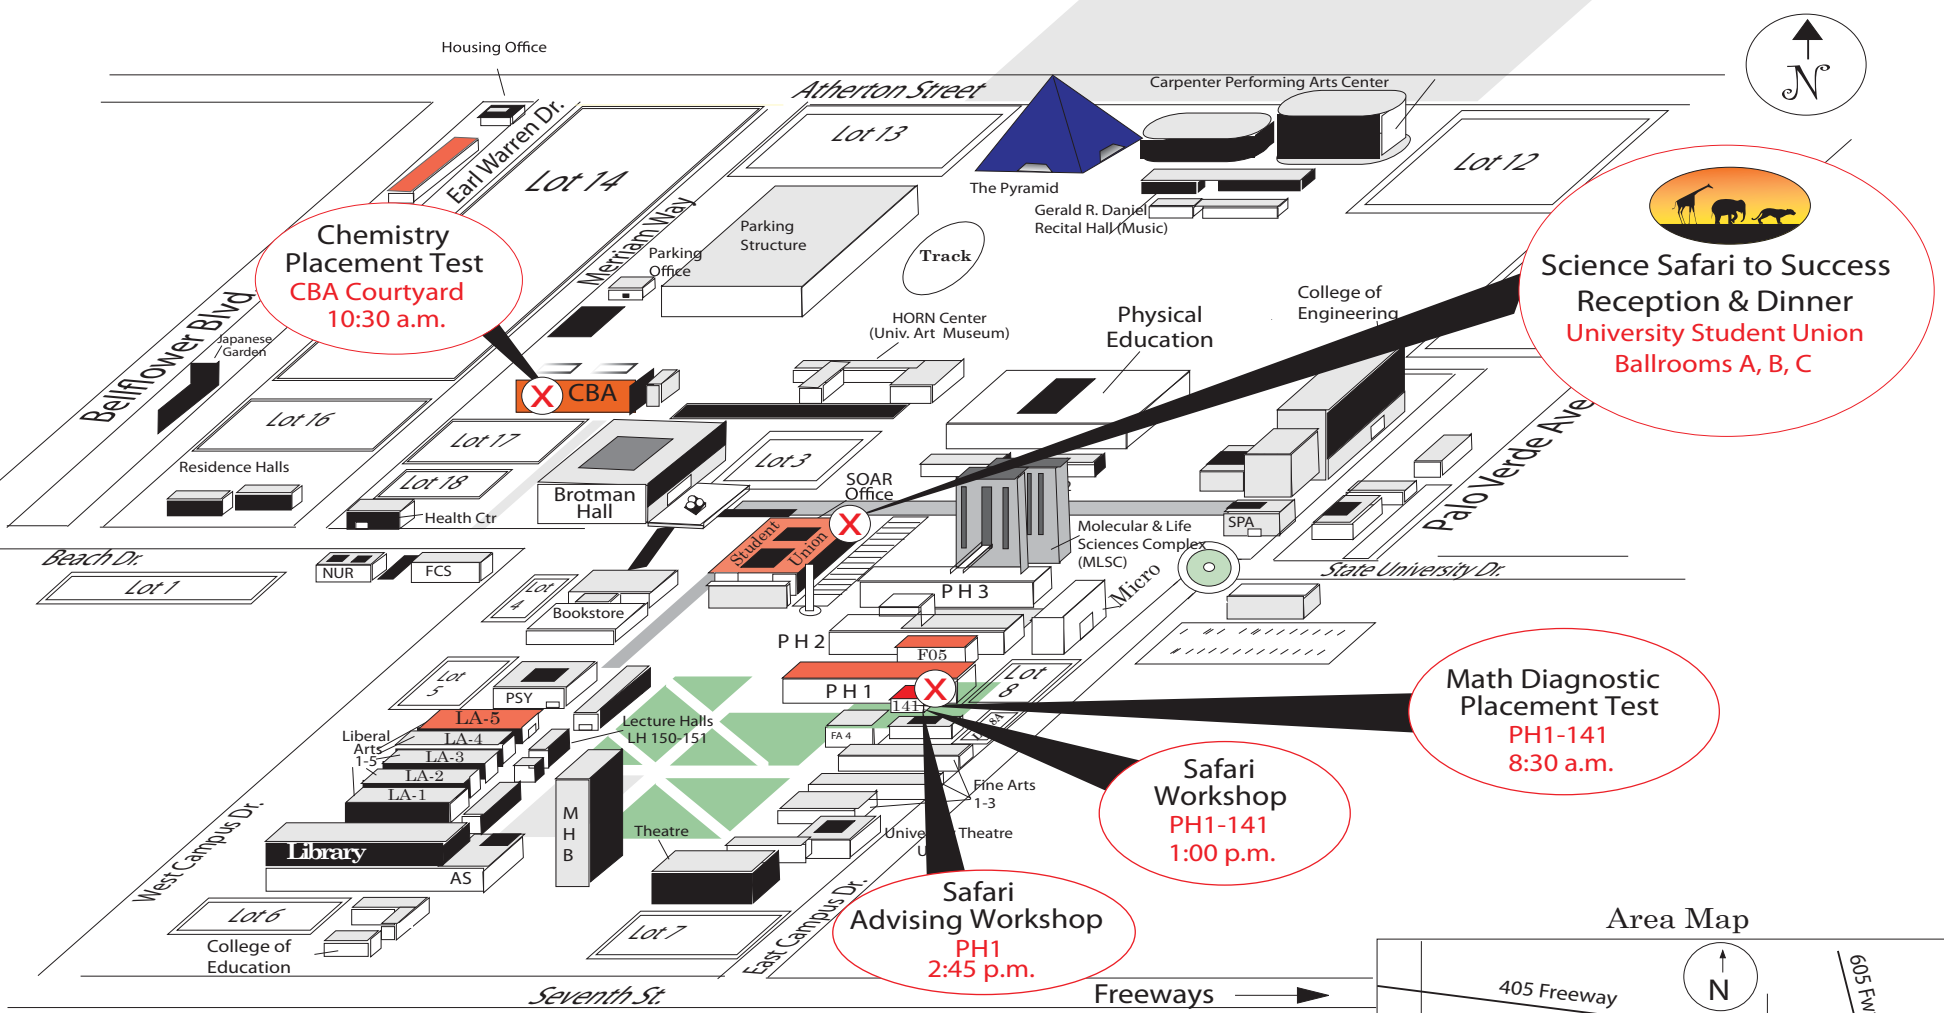

California State University, Long Beach
 Science Safari to Success - Summer 2010
 Jensen Student Access to Science & Mathematics Center

Check-in at Visitor Information Center on Beach Drive
 Need Assistance? Call 562-985-4682 or 562-985-5720